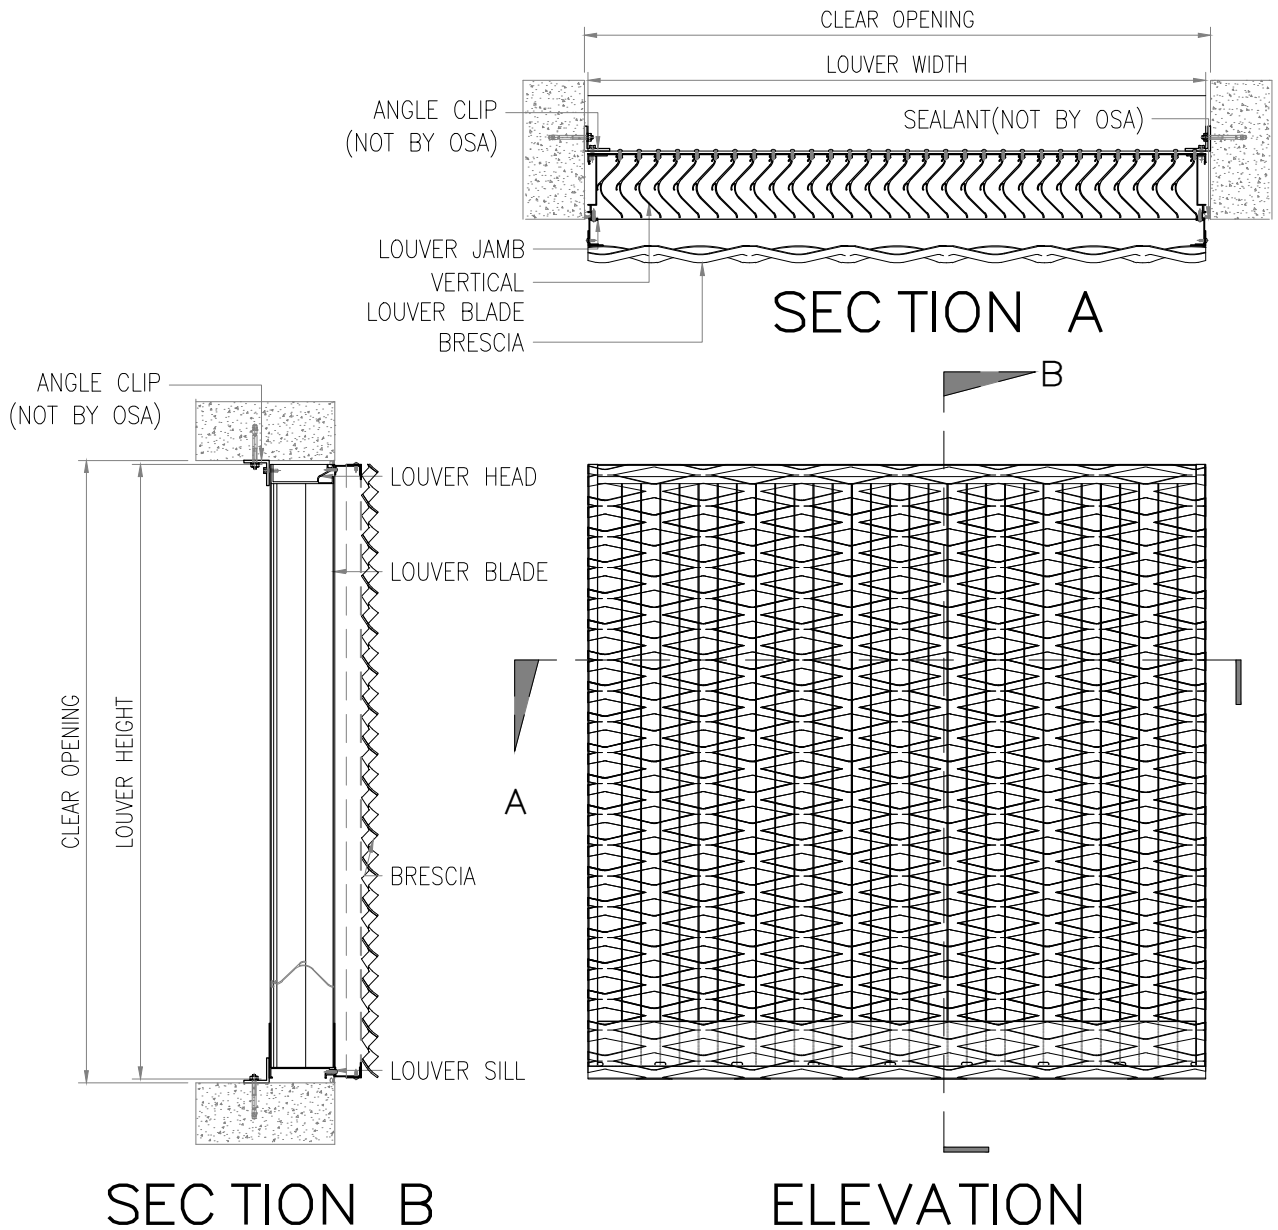

MODEL: RSR-545-VPM-BRESCIA

MATERIAL:

- EXTRUDED ALUMINIUM
- FORMED METAL
- *STAINLESS STEEL
- *GALVANIZED IRON
- *ALUMINIUM

SCREEN:

- NOT REQUIRED
- BIRDMESH, ALUMINIUM
- BIRDMESH, STAINLESS STEEL
- INSECT MESH
- SAND FILTER MESH

LOUVER FINISH:

- COLOUR #: _____
- MILL FINISH
 - PESDF
 - PVDF-2 COAT PVDF-3 COAT PVDF-4 COAT
 - OTHERS: _____

PROJECT: —		
ARCH/ENG:		
CONTRACTOR:		
REPRESENTATIVE:		
SCALE	DATE	SHEET
		1 OF 1