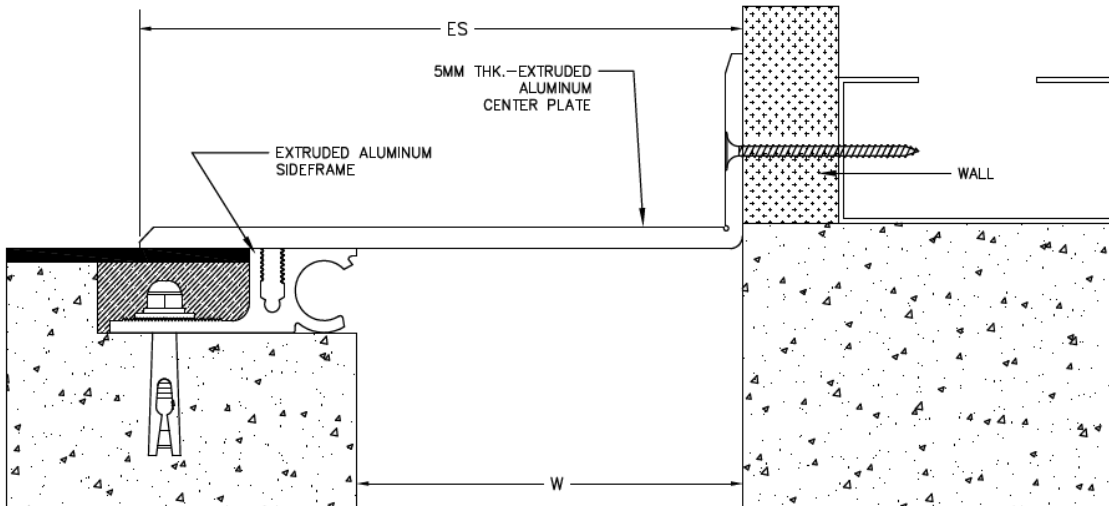

Floor to Wall

FWTBS-HD