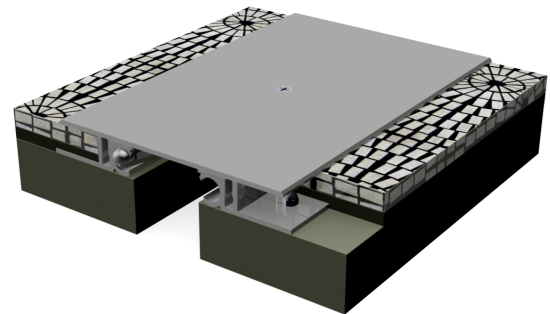

MODEL : FTBS-HD & FWTBF-HD

Description:

Heavy duty recess mounted frame assembly with surface mounted overriding center plate held with a centering turn-bar .

Available in both aluminum and stainless steel options.

Technical Data:

- Metals :Extruded Aluminum - (6063-T5,T6) & (6061-T5,T6) ASTM B221]
- Turnbar: Injection molded

Point Load Rating:

- 2200lbs (1000kg)

Material Finishes:

- Aluminum center plate is supplied with grit finish and other sections are supplied in mill finish as standard
- Stainless steel center plate of grade 304 is supplied in with grit finish and other sections are supplied in mill finish as standard

Limitations:

- Standard length 3 meter
- Maximum length 6.1 meter

Optional Accessories:

- Moisture barrier, fire barrier

Installation:

See manufacturer's standard installation instructions.

Bump Free

Compliant

Heavy Duty

Load Rating

Key Features:

- Slip-Resistant grit finish center plate
- Movement +/-50%
- Can accommodate vertical displacement
- Hybrid injection molded turn-bar for vertical displacement

Applications:

- For indoor and outdoor application
- Where low maintenance is desired
- For larger movement requirement
- Suitable for gap sizes of 1" up-to 8"*

*Contact factory for larger gap size requirement