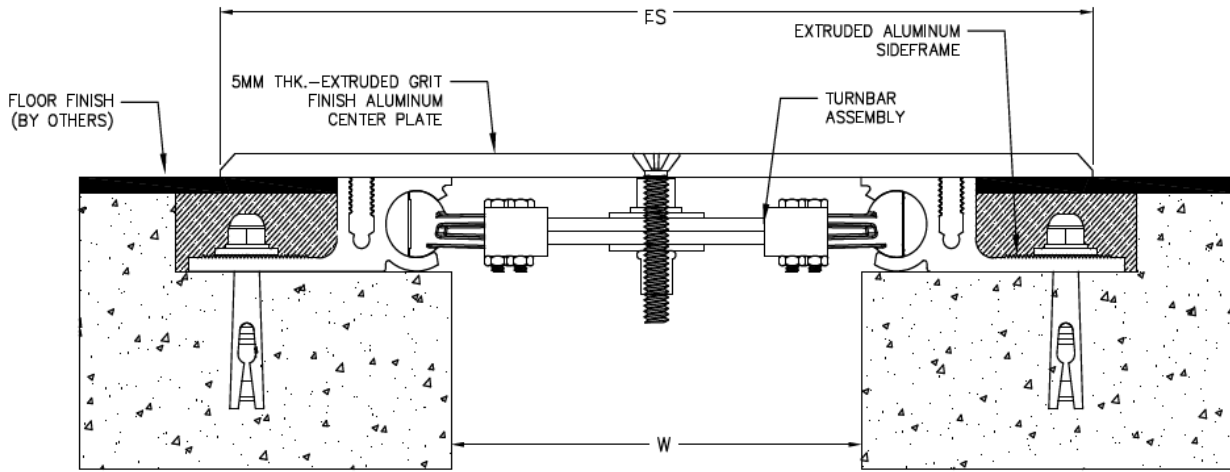

Model	Min Joint Opening	Nominal Joint Width (W)	Max Joint Opening	Exposed Surface (ES)	Profile Width	Profile Height
FTBS1HD	0.50"(13mm)	1.00"(25mm)	2.50"(64mm)	5.04"(128mm)	6.02"(153mm)	1.05"(27mm)
FTBS2HD	0.38"(10mm)	2.00"(51mm)	3.50"(88mm)	5.92"(150mm)	6.90"(175mm)	1.09"(28mm)
FTBS3HD	0.38"(10mm)	3.00"(76mm)	5.20"(132mm)	6.92"(176mm)	7.90"(201mm)	1.14"(29mm)
FTBS4HD	0.38"(10mm)	4.00"(102mm)	6.28"(160mm)	7.92"(201mm)	8.90"(226mm)	1.18"(30mm)
FWTBS1HD	0.50"(13mm)	1.00"(25mm)	1.39"(35mm)	3.03"(77mm)	3.50"(89mm)	1.05"(27mm)
FWTBS2HD	0.38"(10mm)	2.00"(51mm)	2.52"(64mm)	3.97"(101mm)	4.44"(113mm)	1.09"(28mm)
FWTBS3HD	0.38"(10mm)	3.00"(76mm)	3.64"(93mm)	4.76"(121mm)	5.57"(141mm)	1.14"(29mm)
FWTBS4HD	0.38"(10mm)	4.00"(102mm)	5.14"(131mm)	6.26"(159mm)	6.57"(167mm)	1.19"(30mm)

Floor to Floor

FTBS-HD