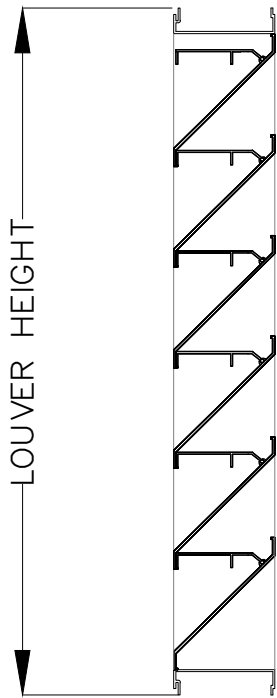

MODEL: VS-445

OSA-McGILL

ONTARIO SPECIALTY ARCHITECTURE
1404 Metropolis Tower, Business Bay, Dubai, UAE
T:+9714 2776760 F:+9714 2776736
Email: sales@ontariosa.com
Web Site: www.ontariosa.com

MODEL DRAWING

FINISHES

COLOUR # _____

- ☐ MILL FINISH
- ☐ 5000 SERIES AAMA -603 BAKED ENAMEL
- ☐ 10000 SERIES AAMA -605.2 KYNAR 2 COAT
- ☐ 15000 SERIES AAMA -605.2 KYNAR 3 COAT
- ☐ CLEAR ANODIZING ☐ .0004 ☐ .0007
- ☐ COLOUR ANODIZING _____

PROJECT: -		
ARCH/ENG: -		
CONTRACTOR: -		
REPRESENTATIVE: ONTARIO SPECIALTY ARCHITECTURE		
SCALE	DATE	SHEET
NTS	-	1 OF 1