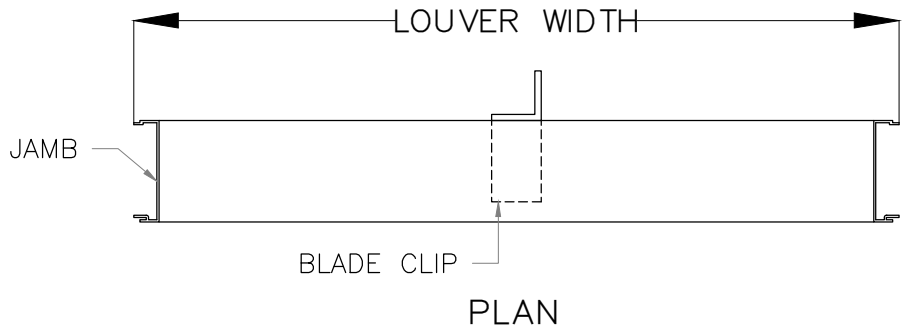

MODEL: VS-445

OSA-McGILL

ONTARIO SPECIALTY ARCHITECTURE
1404 Metropolis Tower, Business Bay, Dubai, UAE
T:+9714 2776760 F:+9714 2776736
Email: sales@ontariosa.com
Web Site: www.ontariosa.com

MODEL DRAWING

FINISHES

COLOUR # _____

- ☐ MILL FINISH
- ☐ 5000 SERIES AAMA -603 BAKED ENAMEL
- ☐ 10000 SERIES AAMA -605.2 KYNAR 2 COAT
- ☐ 15000 SERIES AAMA -605.2 KYNAR 3 COAT
- ☐ CLEAR ANODIZING ☐ .0004 ☐ .0007
- ☐ COLOUR ANODIZING _____

PROJECT: -		
ARCH/ENG: -		
CONTRACTOR: -		
REPRESENTATIVE: ONTARIO SPECIALTY ARCHITECTURE		
SCALE	DATE	SHEET
NTS	-	1 OF 1