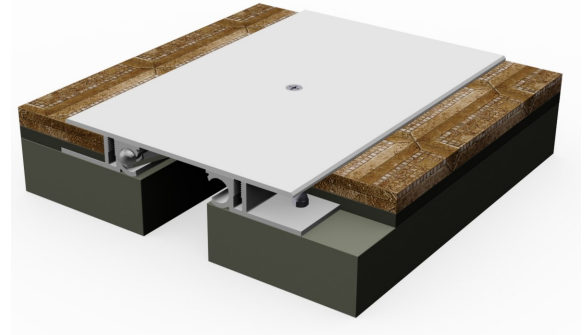

MODEL : FTBS & FWTBS

Description:

Recess mounted frame assembly with surface mounted overriding center plate held with a centering turn-bar .

Available in both aluminum and stainless steel options.

Technical Data:

- Metals :Extruded Aluminum - (6063-T5,T6) & (6061-T5,T6) ASTM B221]
- Turnbar: Injection molded

Point Load Rating:

- 550lbs (250kg)

Compliant

Load Rating

Material Finishes:

- Aluminum center plate is supplied with grit finish and other sections are supplied in mill finish as standard
- Stainless steel center plate of grade 304 is supplied in with grit finish and other sections are supplied in mill finish as standard

Limitations:

- Standard length 3 meter
- Maximum length 6.1 meter

Optional Accessories:

- Moisture barrier, fire barrier

Installation:

See manufacturer's standard installation instructions.

Key Features:

- Slip-Resistant grit finish center plate
- Movement +/-50%
- Can accommodate vertical displacement
- Hybrid injection molded turn-bar for vertical displacement