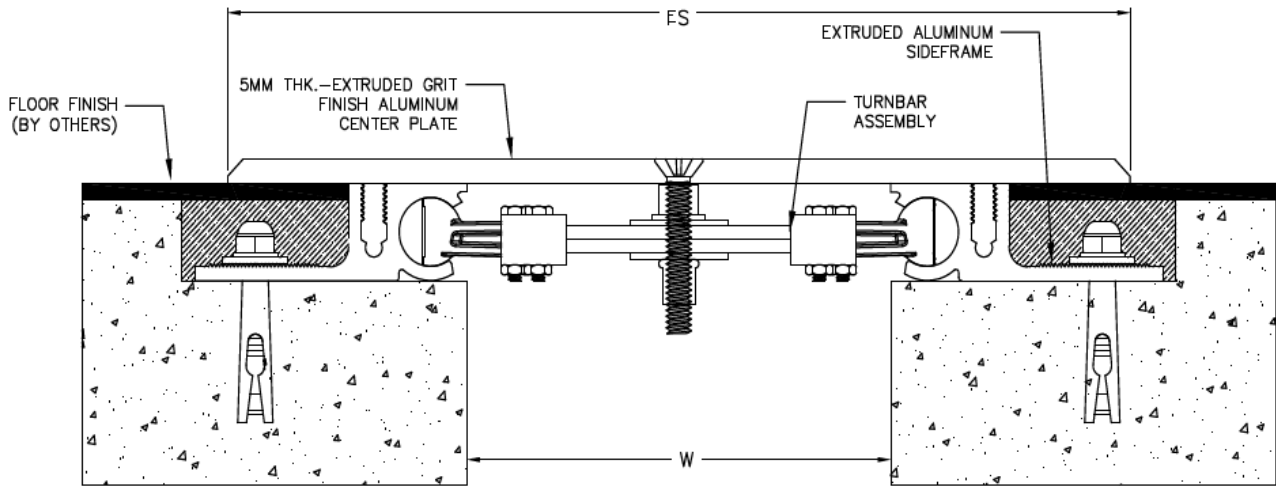

Model	Min Joint Opening	Nominal Joint Width (W)	Max Joint Opening	Exposed Surface (ES)	Overall Width	Overall Height
FTBS1	0.50"(13mm)	1.00"(25mm)	2.50"(63mm)	4.17"(106mm)	6.26"(159mm)	0.96"(24mm)
FTBS2	0.38"(10mm)	2.00"(51mm)	3.50"(88mm)	5.30"(134mm)	7.15"(181mm)	1.00"(25mm)
FTBS3	0.38"(10mm)	3.00"(76mm)	5.20"(132mm)	6.53"(166mm)	8.14"(207mm)	1.00"(25mm)
FTBS4	0.38"(10mm)	4.00"(102mm)	6.28"(160mm)	8.54"(217mm)	9.14"(232mm)	1.05"(27mm)
FWTBS1	0.50"(13mm)	1.00"(25mm)	1.39"(35mm)	2.58"(66mm)	3.62"(92mm)	0.96"(24mm)
FWTBS2	0.38"(10mm)	2.00"(51mm)	2.52"(64mm)	3.62"(92mm)	4.57"(116mm)	1.00"(25mm)
FWTBS3	0.38"(10mm)	3.00"(76mm)	3.64"(93mm)	4.76"(121mm)	5.57"(141mm)	1.00"(25mm)
FWTBS4	0.38"(10mm)	4.00"(102mm)	5.14"(131mm)	6.26"(159mm)	6.57"(167mm)	1.05"(27mm)

Floor to Floor

FTBS