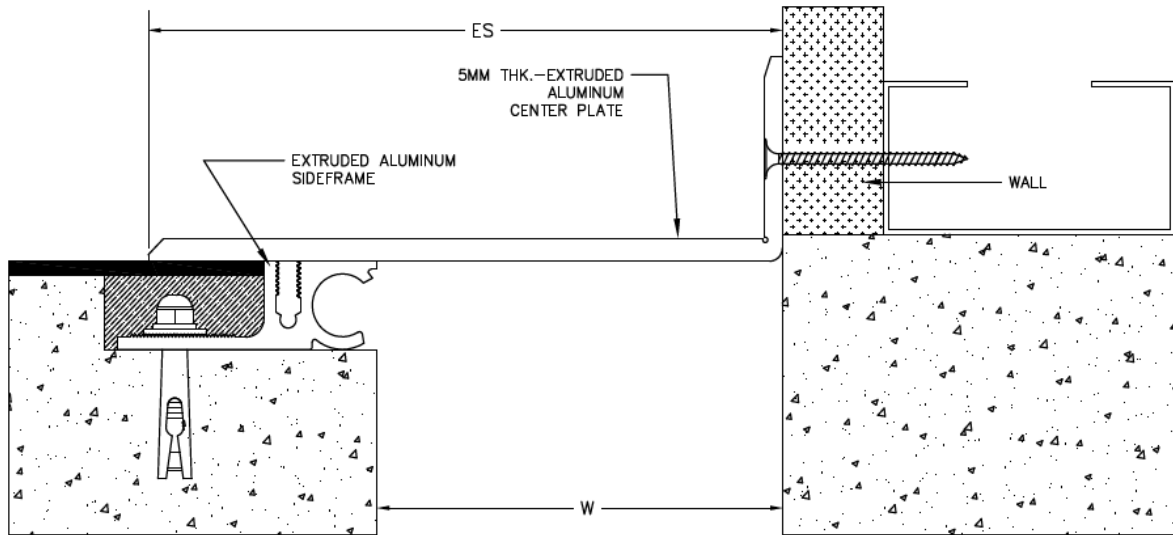

Floor to Wall

FWTBS