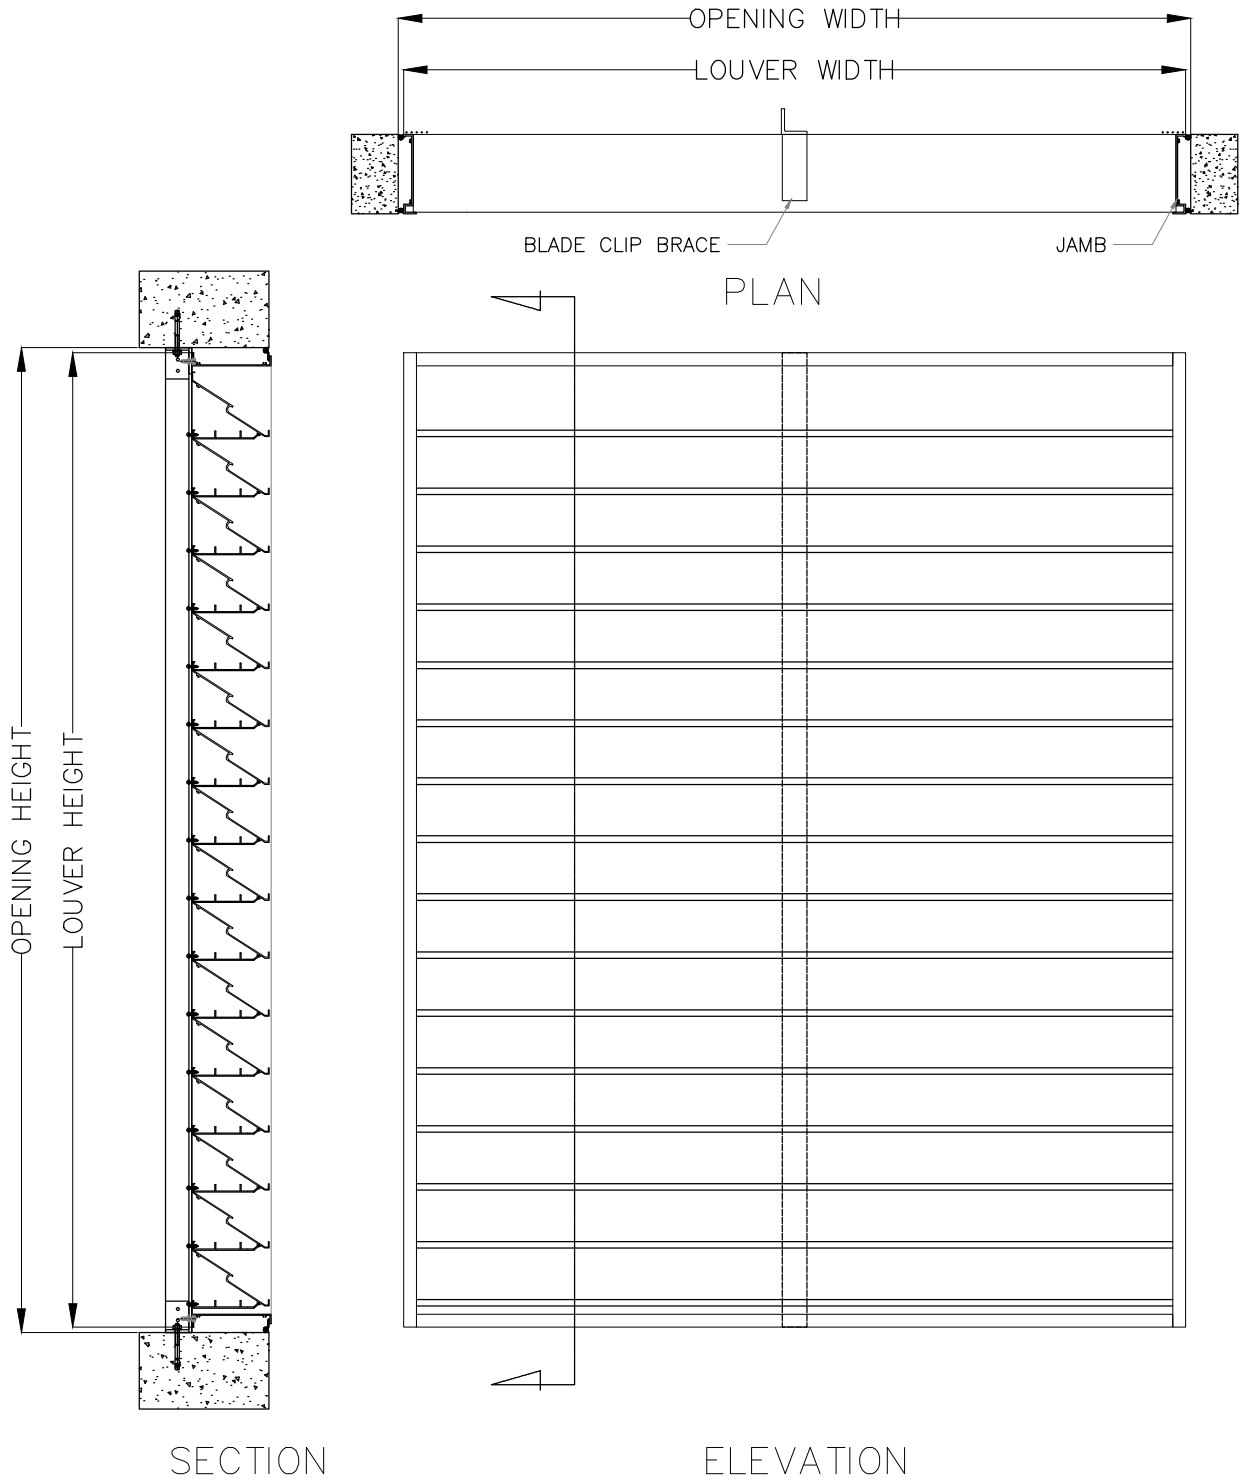

MODEL: DSP-635HD

OSA-McGILL

ONTARIO SPECIALTY ARCHITECTURE
1404 Metropolis Tower, Business Bay, Dubai, UAE
T:+9714 2776760 F:+9714 2776736
Email: sales@ontariosa.com
Web Site: www.ontariosa.com

MODEL DRAWING

FINISHES

COLOUR # _____

- ☐ MILL FINISH
- ☐ 5000 SERIES AAMA -603 BAKED ENAMEL
- ☐ 10000 SERIES AAMA -605.2 KYNAR 2 COAT
- ☐ 15000 SERIES AAMA -605.2 KYNAR 3 COAT
- ☐ CLEAR ANODIZING ☐ .0004 ☐ .0007
- ☐ COLOUR ANODIZING _____

PROJECT: -

ARCH/ENG: -

CONTRACTOR: -

REPRESENTATIVE: ONTARIO SPECIALTY ARCHITECTURE

SCALE _____ DATE _____ SHEET

NTS - 1 OF 1