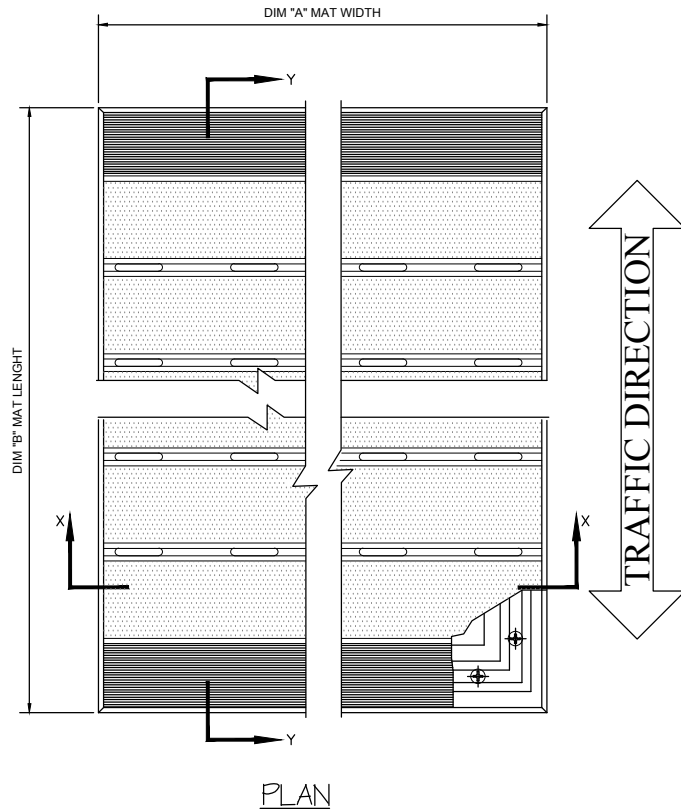

TYPICAL AM-1000 INSERT STYLES

AM-1000 – RECESSED MOUNT (WITH ANGLE FRAME)

osa -McGILL

ONTARIO SPECIALTY ARCHITECTURE
1109 Tameem House, Tecom, Dubai, UAE.
T: +9714 2776760 F: +9714 2776736
Email: sales@ontariosa.com
Web Site: www.ontariosa.com

MODEL NO:

AM-1000

PROJECT:

CLIENT:

DRAWING NO.:

DATE:

DESIGN RIGHTS

DISCLAIMER
osa reserves the right to discontinue the design or modify the existing design without prior notice.

APPLICATION: