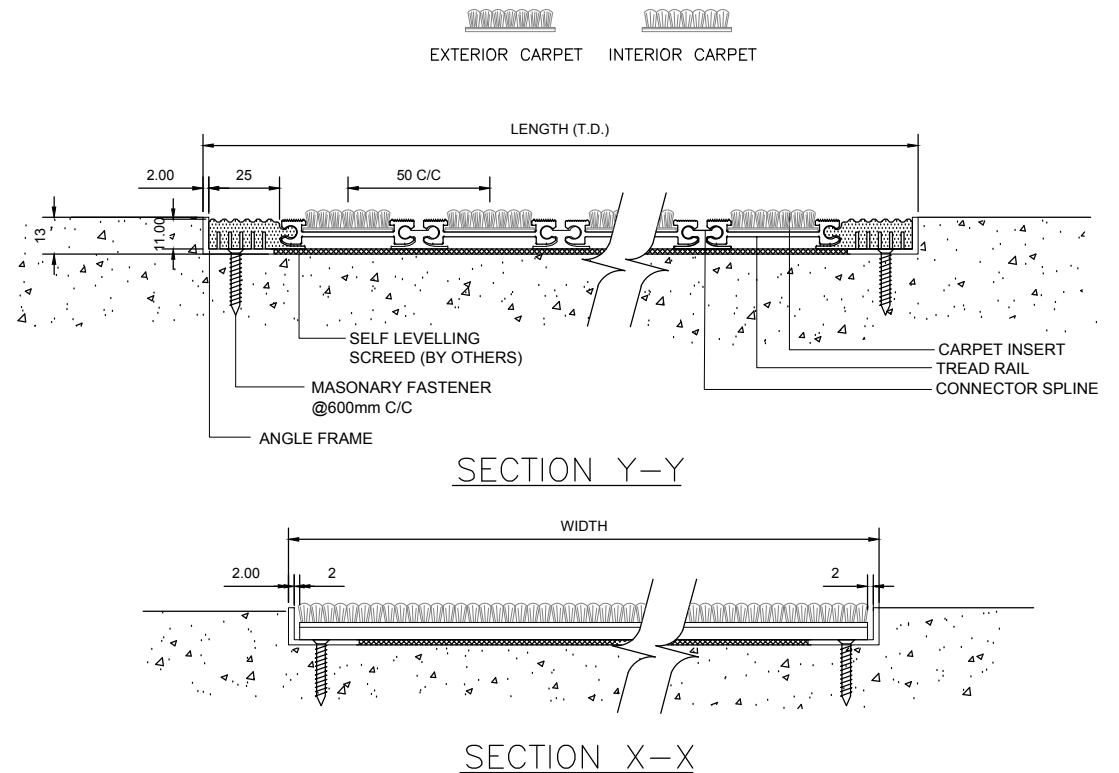

TYPICAL AM-1000 INSERT STYLES

AM-1000 – RECESSED MOUNT (WITH ANGLE FRAME)

osa -McGILL

ONTARIO SPECIALTY ARCHITECTURE
1109 Tameem House, Tecom, Dubai, UAE.
T: +9714 2776760 F: +9714 2776736
Email: sales@ontariosa.com
Web Site: www.ontariosa.com

MODEL NO:

AM-1000

PROJECT:

CLIENT:

DRAWING NO.:

DATE:

DESIGN RIGHTS

DISCLAIMER
osa reserves the right to discontinue the design or modify the existing design without prior notice.

APPLICATION: