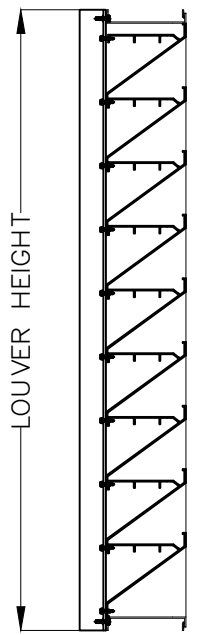

MODEL: VS-645

OSA-McGILL

ONTARIO SPECIALTY ARCHITECTURE
1404 Metropolis Tower, Business Bay, Dubai, UAE
T: +9714 2776760 F: +9714 2776736
Email: sales@ontariosa.com
Web Site: www.ontariosa.com

MODEL DRAWING

FINISHES

1. COLOUR # _____
2. ☐ MILL FINISH
   - ☐ 5000 SERIES AAMA -603 BAKED ENAMEL
   - ☐ 10000 SERIES AAMA -605.2 KYNAR 2 COAT
   - ☐ 15000 SERIES AAMA -605.2 KYNAR 3 COAT
   - ☐ CLEAR ANODIZING ☐ .0004 ☐ .0007
   - ☐ COLOUR ANODIZING _____

PROJECT:	-	
ARCH/ENG:	-	
CONTRACTOR:	-	
REPRESENTATIVE:	ONTARIO SPECIALTY ARCHITECTURE	
SCALE	DATE	SHEET
NTS	-	1 OF 1