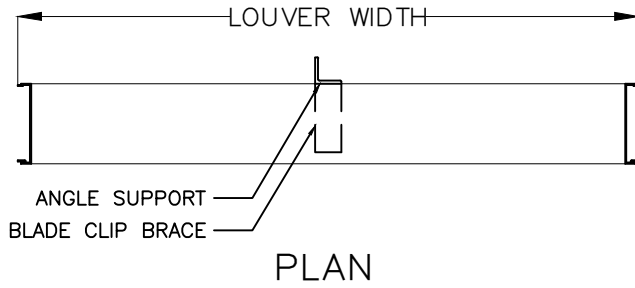

MODEL: VS-645

OSA-McGILL

ONTARIO SPECIALTY ARCHITECTURE
1404 Metropolis Tower, Business Bay, Dubai, UAE
T: +9714 2776760 F: +9714 2776736
Email: sales@ontariosa.com
Web Site: www.ontariosa.com

MODEL DRAWING

FINISHES

1. COLOUR # _____
2. ☐ MILL FINISH
   - ☐ 5000 SERIES AAMA -603 BAKED ENAMEL
   - ☐ 10000 SERIES AAMA -605.2 KYNAR 2 COAT
   - ☐ 15000 SERIES AAMA -605.2 KYNAR 3 COAT
   - ☐ CLEAR ANODIZING ☐ .0004 ☐ .0007
   - ☐ COLOUR ANODIZING _____

PROJECT:	-	
ARCH/ENG:	-	
CONTRACTOR:	-	
REPRESENTATIVE:	ONTARIO SPECIALTY ARCHITECTURE	
SCALE	DATE	SHEET
NTS	-	1 OF 1